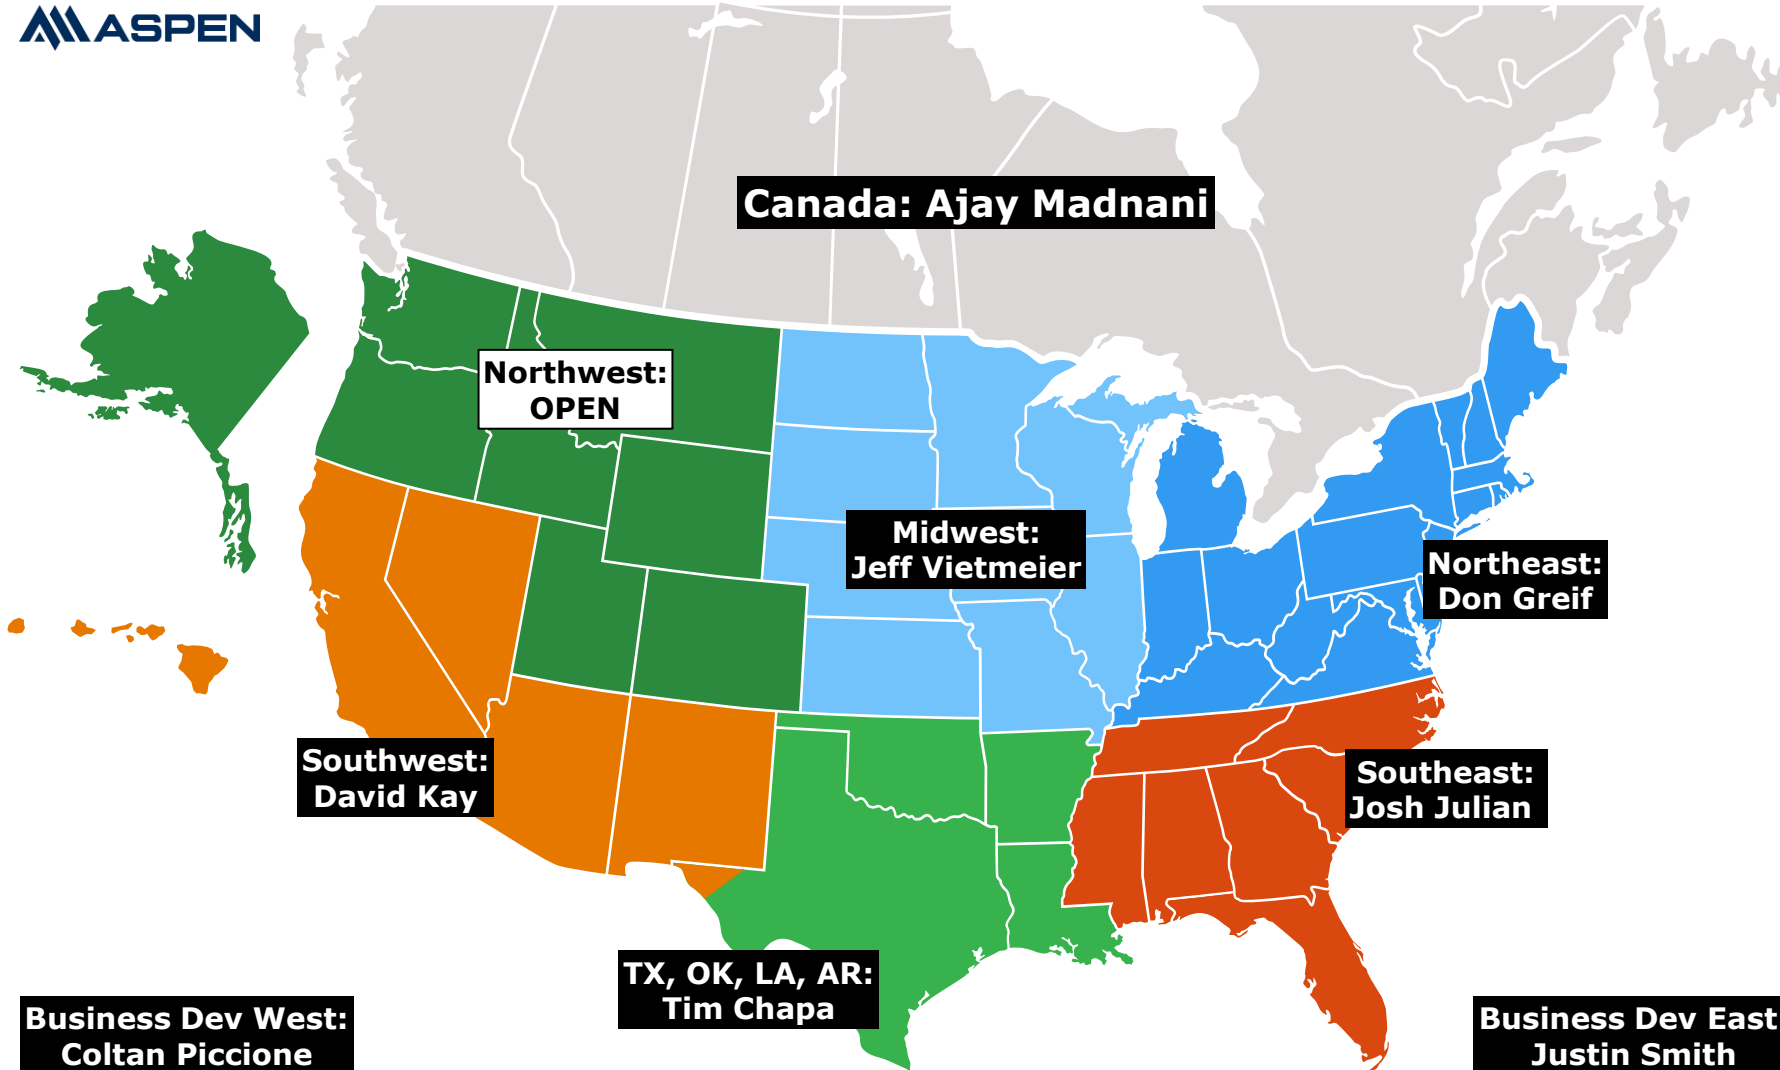

A CSW Industrials Company

Sales & Rep Alignment

Territory Maps, Sales and Customer Service Contact Information

Aspen Divisions

A CSW Industrials Company

West	Greg Johnson
East	Jeff Vietmeier
Canada	Ajay Madnani

Aspen RSM Territories

Northwest	OPEN
Southwest	David Kay
Midwest	Jeff Vietmeier
TX, OK, LA	Tim Chapa
Southeast	Josh Julian
Northeast	Don Greif
Business Dev West	Coltan Piccione
Business Dev East	Justin Smith
Canada	Ajay Madnani