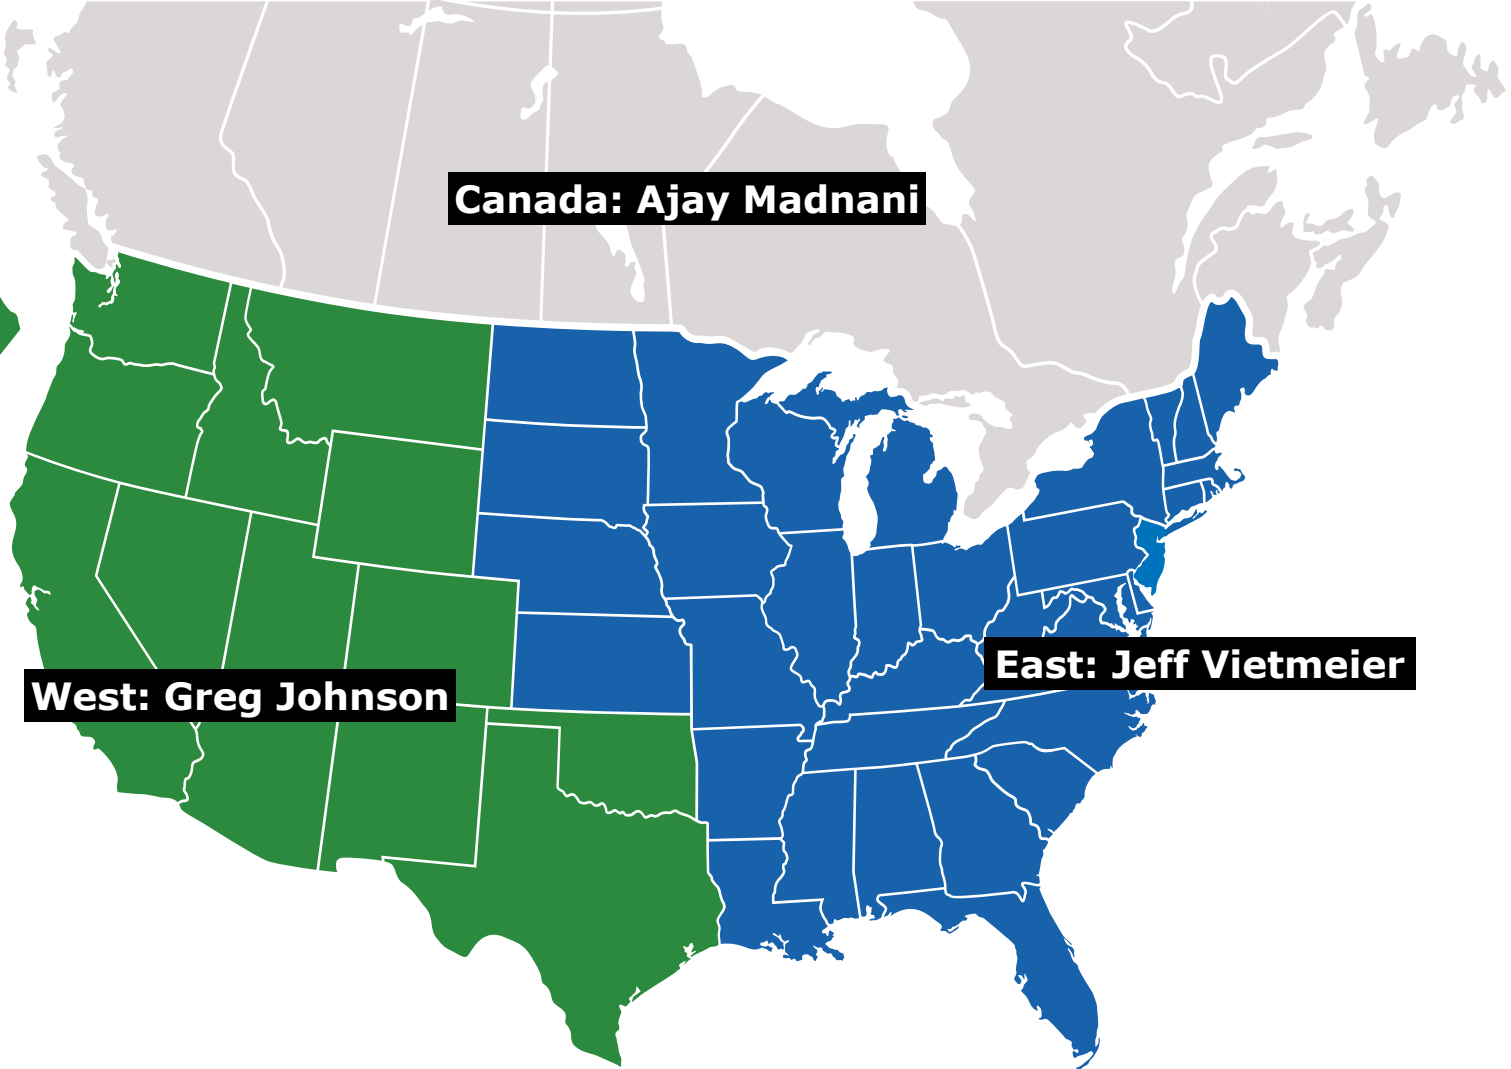

A CSW Industrials Company

Sales & Rep Alignment

Territory Maps, Sales and Customer Service Contact Information

Aspen Divisions

A CSW Industrials Company

West	Greg Johnson
East	Jeff Vietmeier
Canada	Ajay Madnani

Aspen RSM Territories

Northwest	OPEN
Southwest	David Kay
Midwest	Jeff Vietmeier
TX, OK, LA	Tim Chapa
Southeast	Josh Julian
Northeast	Don Greif
Business Dev West	Coltan Piccione
Business Dev East	Justin Smith
Canada	Ajay Madnani